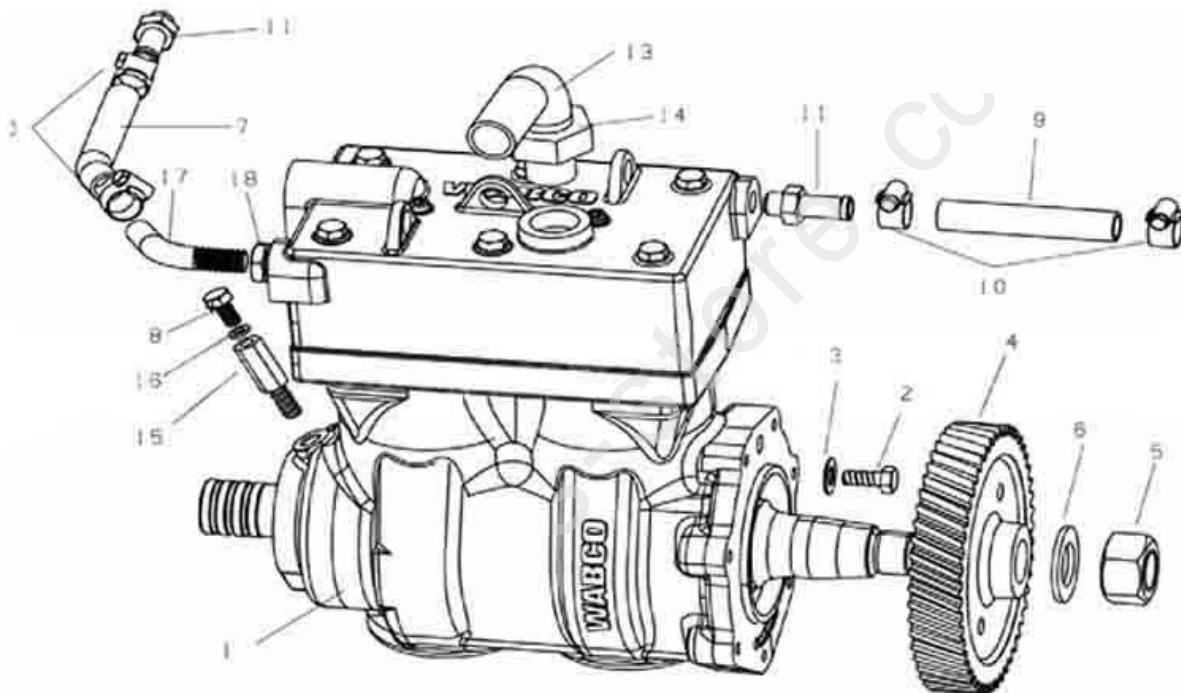

www.sinotruk-parts-store.com

AIR COMPRESSOR		
WD615 EURO-III ENGINE PARTS CATALOGS		
Serial	Name	Part Number
1	Water cooling air compressor	VG1099130010
2	Bolt	Q150B0820TF2
3	Spring washer	90003932023
4	Gear	VG1560130064
5	Nut	VG2600130045
6	Joint	VG409020045
7	Hose	VG1092060010
8	Bolt	VG2600130053
9	Hose	VG1560060019
10	Hose clamp	90003989336
11	Water pipe connector	VG2600130026
13	Intake pipe connector	VG1560130035
14	Nut	90003559778
15	Transition joint	VG1560070051
16	Washer	VG9003080003
17	Water inlet connector	VG1560060012
18	Nut	Q351B14