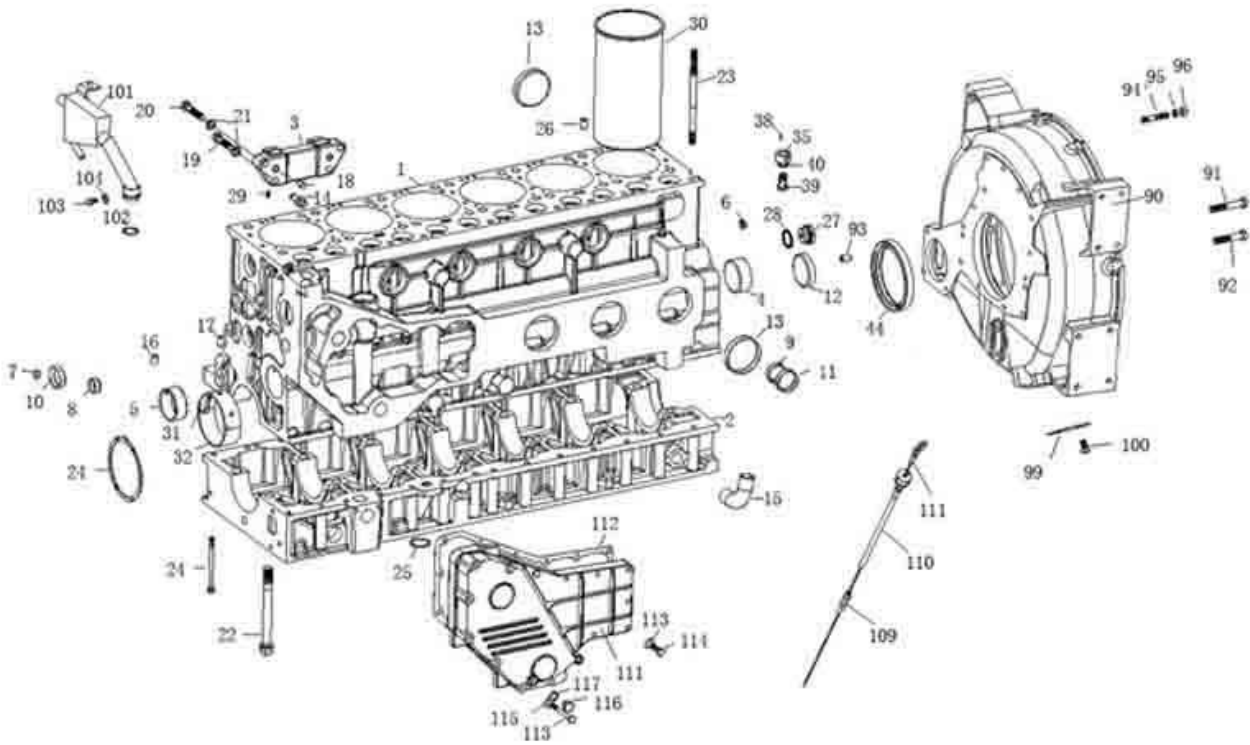

INDEX

| | |
|-----------------------------------|---------|
| CYLINDER BODY 1# | Page 3 |
| CYLINDER BODY 2# | Page 6 |
| CRANKSHAFT & FLYWHEEL | Page 8 |
| PISTON & CONNECTING ROD | Page 10 |
| CYLINDER CAP & VALVE MECHANISM 1# | Page 11 |
| CYLINDER CAP & VALVE MECHANISM 2# | Page 13 |
| WATER PUMP & COOLING SYSTEM | Page 15 |
| OIL PUMP & FILTER | Page 17 |
| FUEL SUPPLY SYSTEM 1# | Page 19 |
| FUEL SUPPLY SYSTEM 2# | Page 21 |
| AIR INLET & EXHAUST 1# | Page 25 |
| AIR INLET & EXHAUST 2# | Page 28 |
| AIR COMPRESSOR | Page 30 |
| ELECTRONIC 1# | Page 31 |
| ELECTRONIC 2# | Page 33 |
| OIL PAN | Page 34 |
| PTO | Page 35 |

www.sinotruk-parts-store.com

| CYLINDER BODY 1# | | |
|--------------------------------------|--------------------|--------------|
| WD615 EURO-III ENGINE PARTS CATALOGS | | |
| Serial | Name | Part Number |
| 1 | Cylinder block ass | AZ1096010190 |
| 1 | Cylinder block ass | AZ1096010020 |
| 1 | Cylinder block ass | AZ1099010077 |
| 1 | Cylinder block ass | AZ1099010081 |
| 1 | Cylinder block | AZ1096010134 |
| 1 | Cylinder block | AZ1095010010 |
| 1 | Cylinder block | AZ1099010078 |
| 1 | Cylinder block | AZ1099010079 |
| 2 | Crankcase | 61500010366C |
| 2 | Crankcase | 161500010369 |
| 3 | Bracket | VG1540010019 |
| 4 | Bush | VG1560010029 |
| 5 | Bush | VG2600010990 |
| 6 | Core plug | 90003984080 |
| 7 | Core plug | 90003989480 |