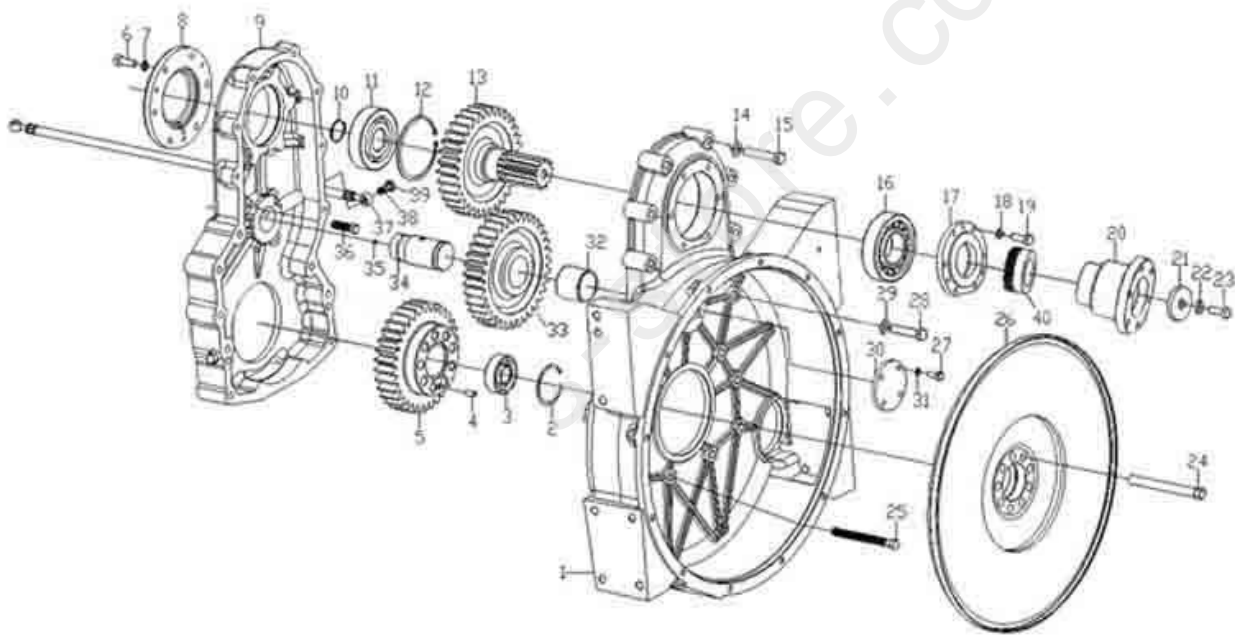

www.sinotruk-parts-store.com

PTO		
WD615 EURO-III ENGINE PARTS CATALOGS		
Serial	Name	Part Number
1	Flywheel housing	AZ1500019035
2	Retaining ring	190003934310
3	Bearing	190003311416
4	Dowel	190003901418
5	Crankshaft gear	VG1500019014
6	Hex head bolt	190003802527
7	Spring lockwasher	190003931122
8	Bearing cover	VG1500019024
9	Power take-off housing	AZ1500019031
10	Retaining ring	190003933251
11	Roller bearing	AZ9003320122
12	Retaining ring	190014570001
13	Gear	VG1500019015A
14	Wave spring washer	190003932016
15	Hex head bolt	190011350066