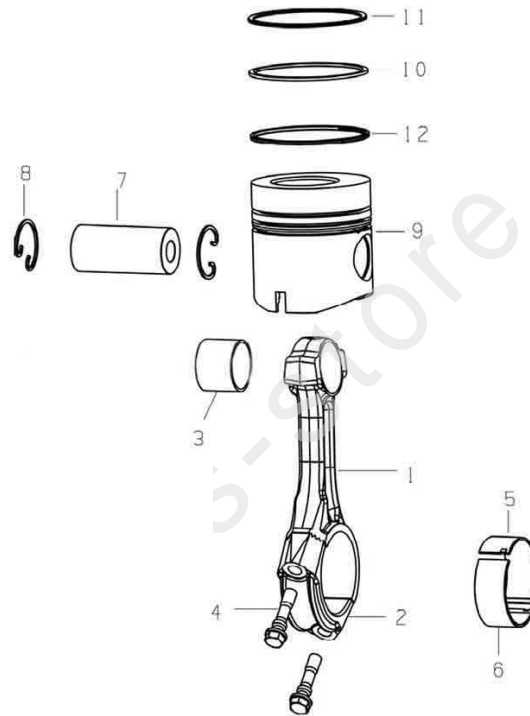

www.sinotruk-parts-store.com

PISTON & CONNECTING ROD		
WD615 EURO-III ENGINE PARTS CATALOGS		
Serial	Name	Part Number
1	Connecting rod	161500030008
2	Connecting rod cover	161500030022
3	Connecting rod bush	VG1500030077
4	Connecting rod bolt	VG1500030023
5	Connecting rod bearing	VG1560037034
5	Connecting rod bearing	VG1540030015
6	Connecting rod bearing	VG1560037033
6	Connecting rod bearing	VG1540030016
7	Piston pin	VG1560030013
8	Piston pin retaining ring	VG1560030012
9	Piston	VG1560030010
9	Piston	VG1560030004
9	Piston	VG1560037011
10	Conical ring	VG1540030006
11	Double ladder ring	VG1540030007
12	Spiral spring oil ring	VG1560030045