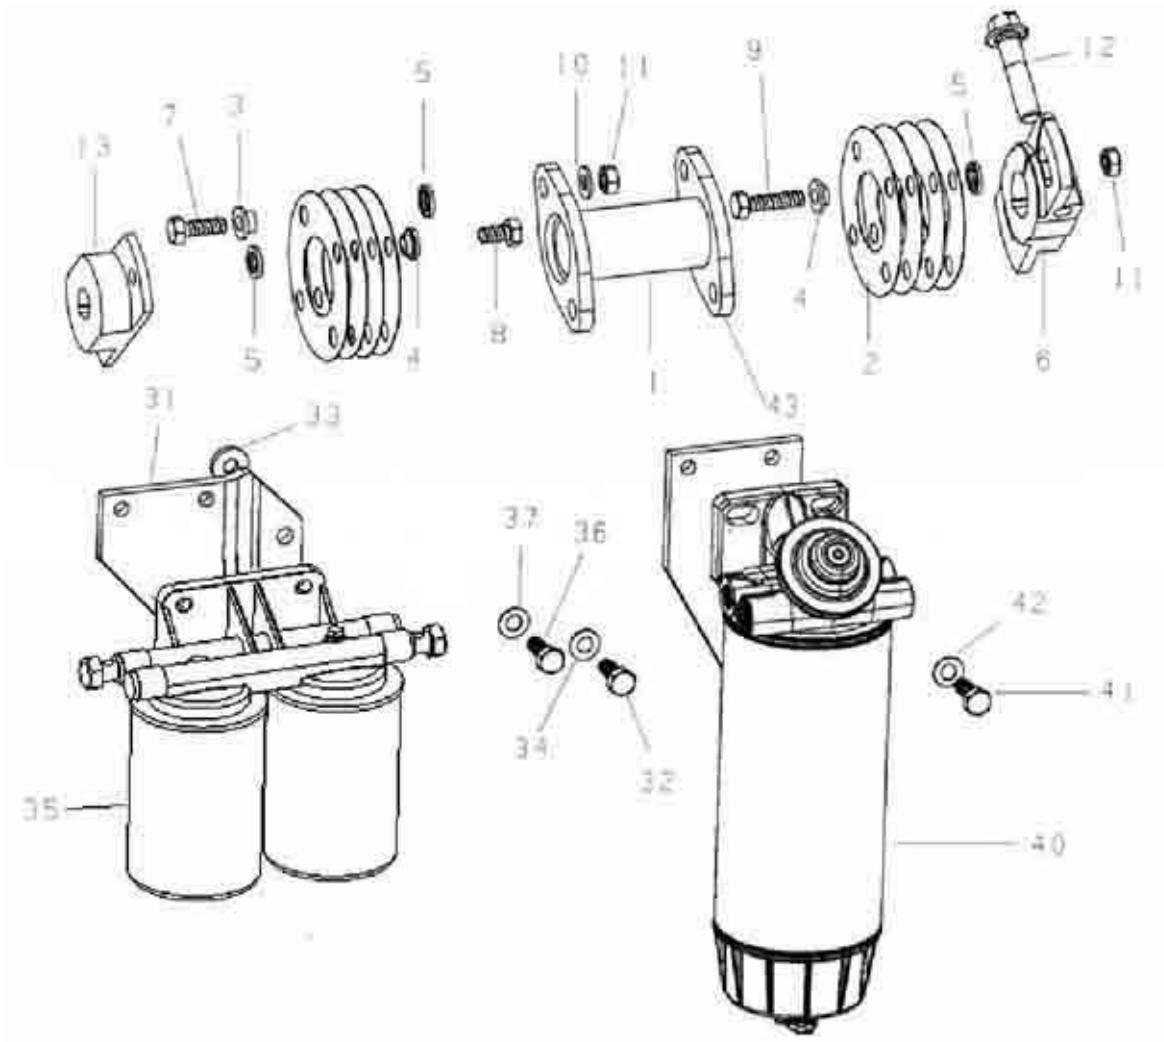

www.sinotruk-parts-store.com

FUEL SUPPLY SYSTEM 1#		
WD615 EURO-III ENGINE PARTS CATALOGS		
Serial	Name	Part Number
1	Coupling flange	VG1540080299
2	Spring sheets	VG1540080004B
3	Bush	VG1540080295
4	Bush	VG1540080296