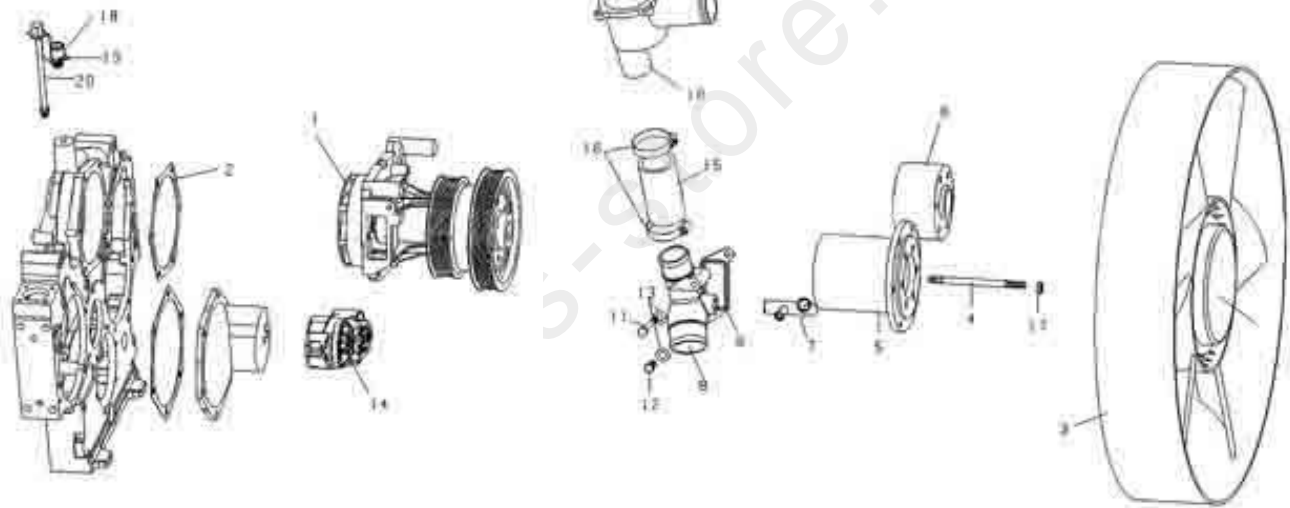

www.sinotruk-parts-store.com

WATER PUMP & COOLING SYSTEM		
WD615 EURO-III ENGINE PARTS CATALOGS		
Serial	Name	Part Number
13	Spring washer	90003932023
1	Water pump housing	VG1500060051
1	Water pump housing	VG1062060010
2	Gasket	VG140608
2	Gasket	VG1500060108
3	Fan	VG2600060446
3	Fan	VG1500060447
3	Fan	VG1099060201
4	Stud	90003813148
4	Stud	Q12010170F3
5	Intermediate piece	VG1500060240
5	Intermediate piece	VG1500060241
6	Intermediate piece	VG1038060002
7	Connecting piece	VG1560060004
8	Pipe connecting piece	VG1560060023