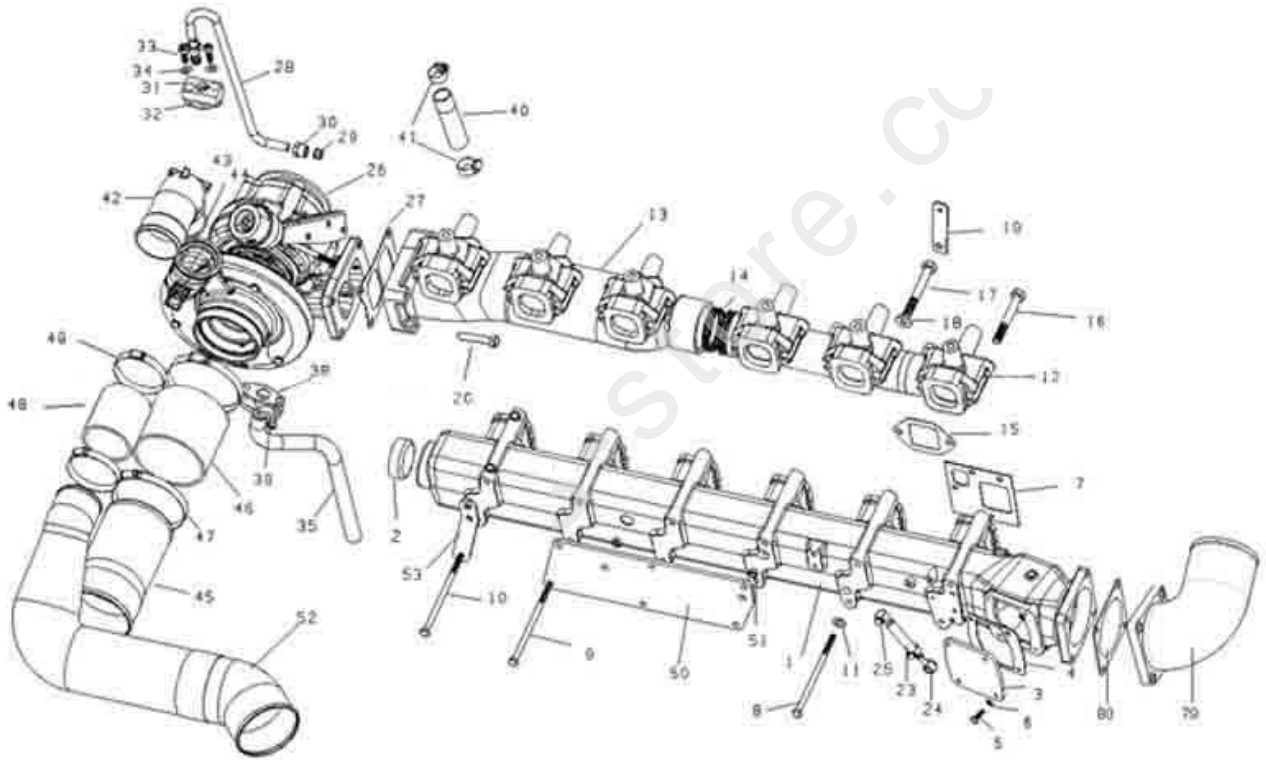

www.sinotruk-parts-store.com

AIR INLET & EXHAUST 1#		
WD615 EURO-III ENGINE PARTS CATALOGS		
Serial	Name	Part Number
1	Intake manifold	VG1540110043
2	Core plug	90003989286
3	Intake manifold cover	VG1540110011A
4	Gasket	VG1540110018A
5	Bolt	90003802331
6	Spring washer	90003932008
7	Gasket	VG1500110024
8	Bolt	VG1540110025
9	Bolt	90003800497
11	Spring washer	90003932023
12	Exhaust manifold	VG2600111137
12	Exhaust manifold	VG1540110201
12	Exhaust manifold	VG2600111290
12	Exhaust manifold	VG1540110003