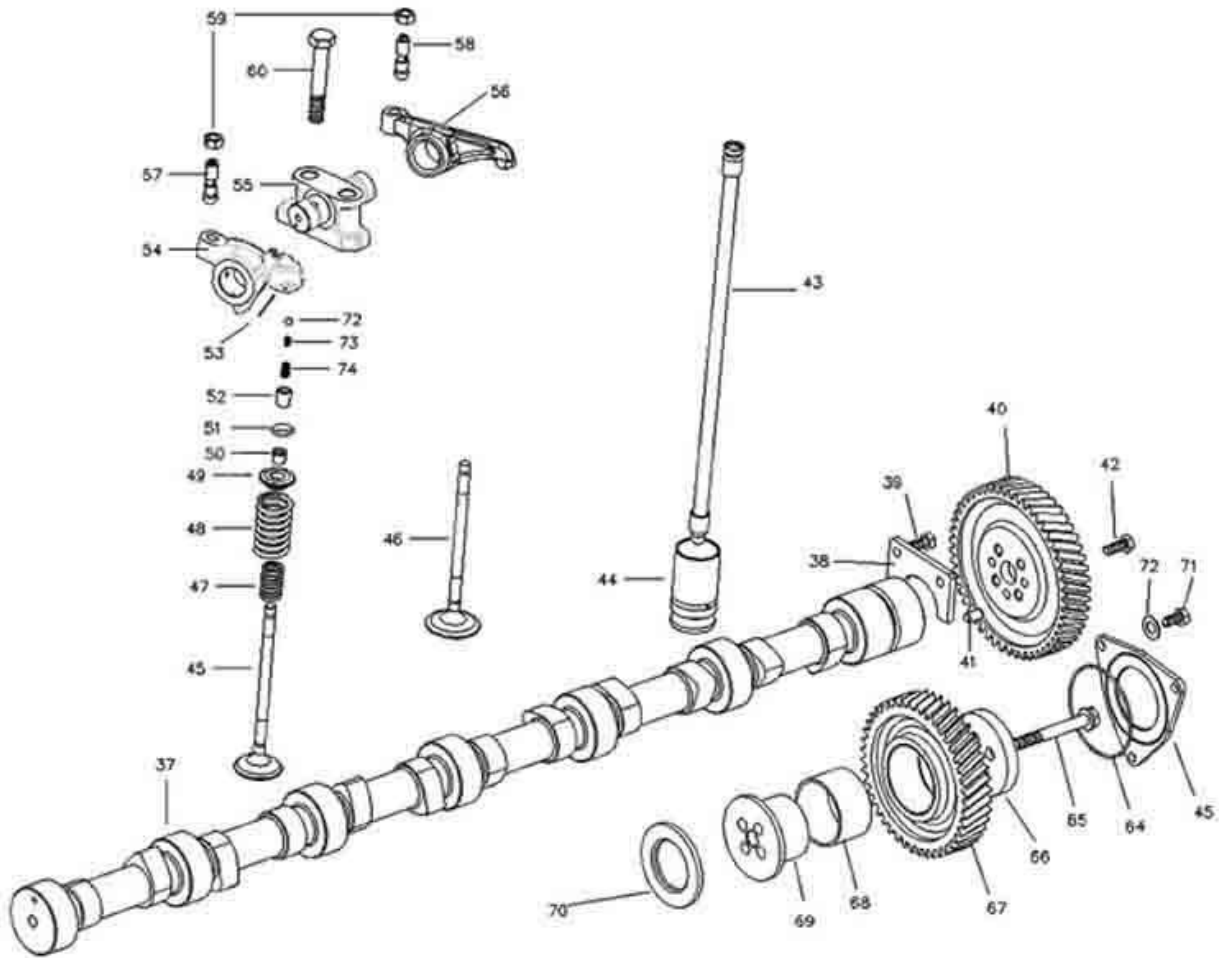

www.sinotruk-parts-store.com

CYLINDER CAP & VALVE MECHANISM 1#		
WD615 EURO-III ENGINE PARTS CATALOGS		
Serial	Name	Part Number
1	Cylinder head	AZ1096040028
2	Ring (outlet)	VG1560040057
3	Ring (inlet)	VG1560040037
4	Valve guide	VG1560040031
5	Nozzle holder	VG1096040001A
6	Nozzle holder gasket	VG1540040010
7	Bolt	VG1540040011
8	Core plug	90003989721
9	Core plug	90003989294