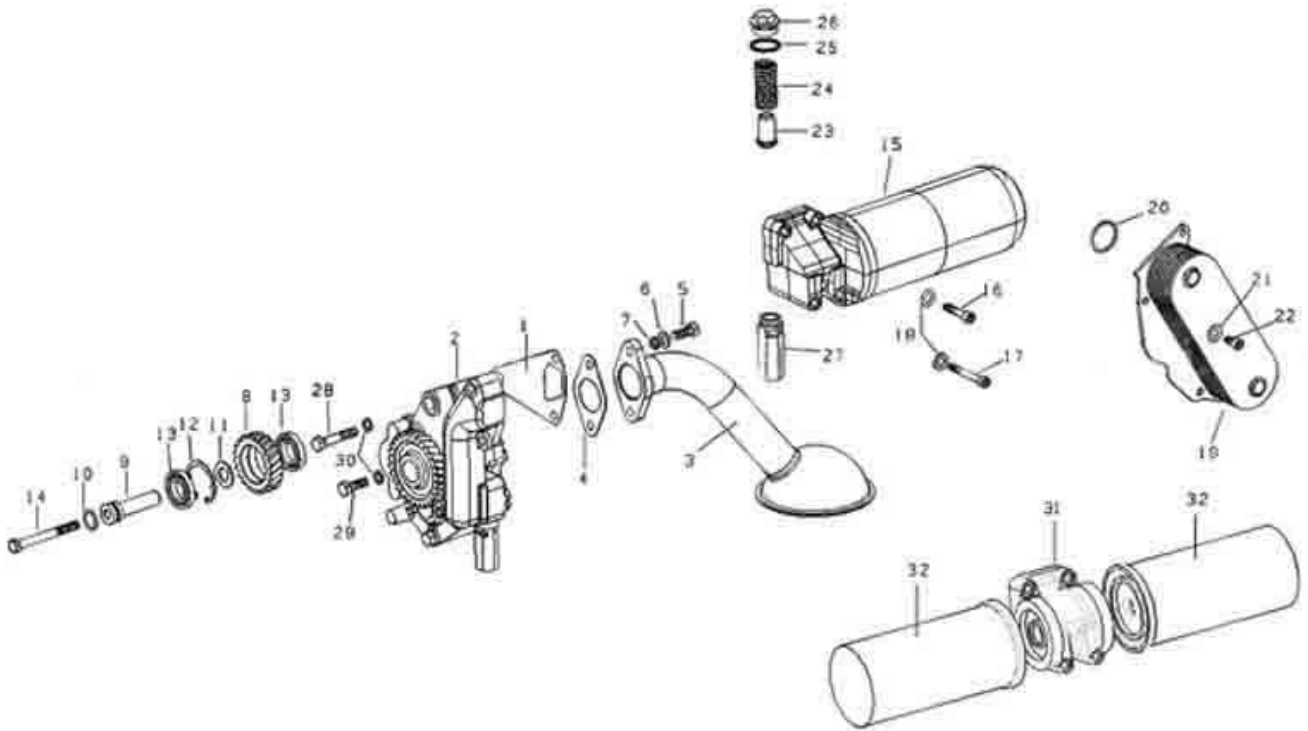

www.sinotruk-parts-store.com

OIL PUMP & FILTER		
WD615 EURO-III ENGINE PARTS CATALOGS		
Serial	Name	Part Number
1	Gasket	VG14070055
2	Oil pump ass	VG1500070021
3	Strainer	VG1800070051
3	Strainer	VG1800070052
4	Washer	VG140778
5	Bolt	90003802523
6	Washer	90003930271
7	Spring washer	90003931122
8	Gear	VG14070061