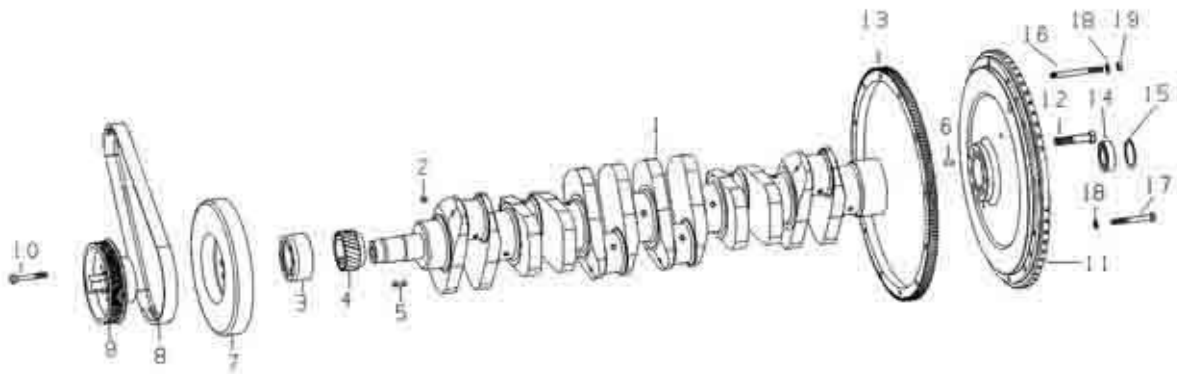

www.sinotruk-parts-store.com

CRANKSHAFT & FLYWHEEL		
WD615 EURO-III ENGINE PARTS CATALOGS		
Serial	Name	Part Number
1	Crankshaft ass	61560020029
1	Crankshaft ass	61500020071
1	Crankshaft	61560020024
1	Crankshaft	61500020012
2	Jam	VG1560029001
3	Flange	VG1500020070
4	Crankshaft gear	VG14020038
5	Key	Q5510828
6	Dowel pin	90003901418
7	Vibration damper	VG1560020010
7	Vibration damper	VG1540020003
8	Ribbed belt	VG1062060007
8	Ribbed belt	VG2600020253
8	Ribbed belt	VG1062060006
9	Belt pulley	VG1560020020
9	Belt pulley	VG1062020001
10	Bolt	90003802558
11	Flywheel	AZ1540020205
11	Flywheel	AZ1092020003
11	Flywheel	R61540020204
12	Bolt	VG1500020046
13	Ring gear	VG2600020208