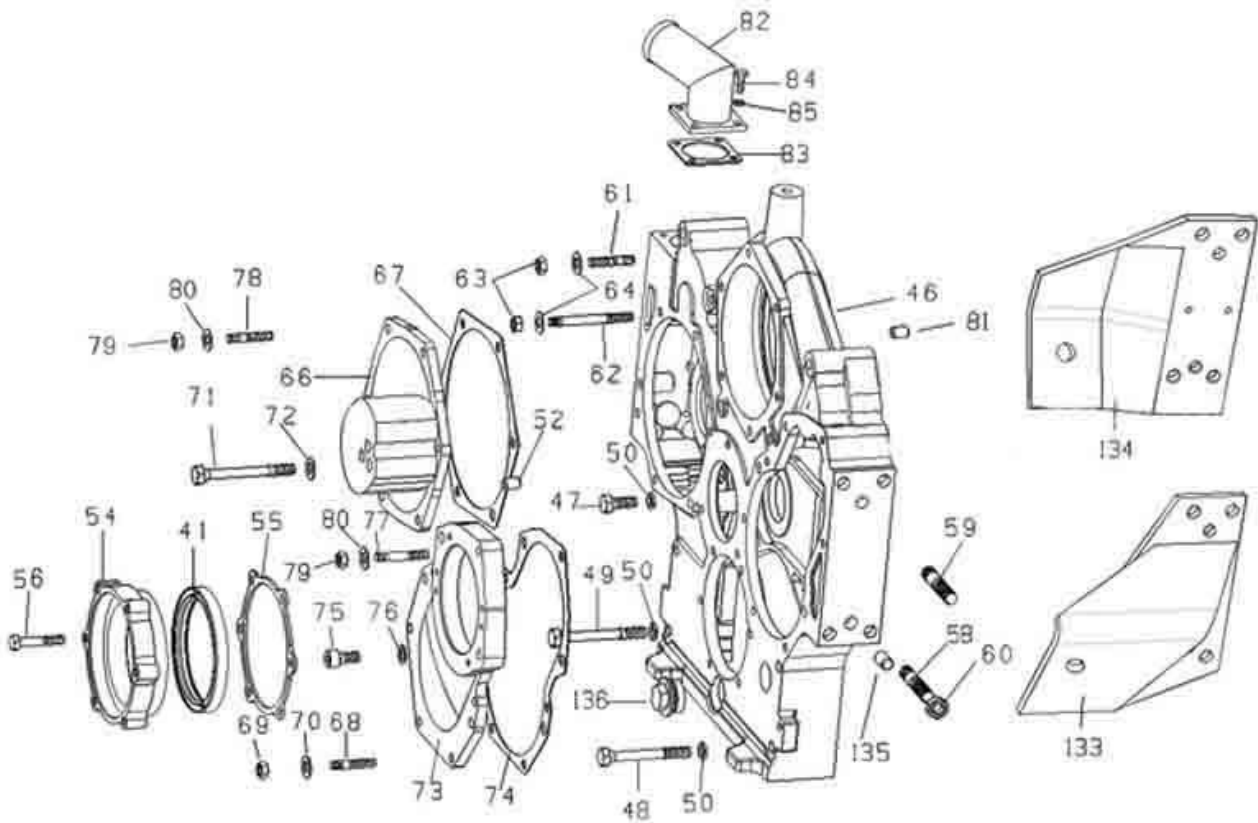

www.sinotruk-parts-store.com

CYLINDER BODY 2#		
WD615 EURO-III ENGINE PARTS CATALOGS		
Serial	Name	Part Number
41	Front gasket	VG1047010038
44	Back gasket	VG1047010050
46	Gear case	61557010008
47	Bolt	90003802523
48	Bolt	90003802561
49	Bolt	90003802571
50	Spring washer	90003931122
51	Gasket	VG288730061
52	Dowel pin	90003901507
53	Gasket	VG61000010134
54	Front gasket bracket	VG2600010928
55	Joint	VG2600010934
56	Bolt	90011260039
57	Spring dowel pin	90003900085
58	Stud	90003813628