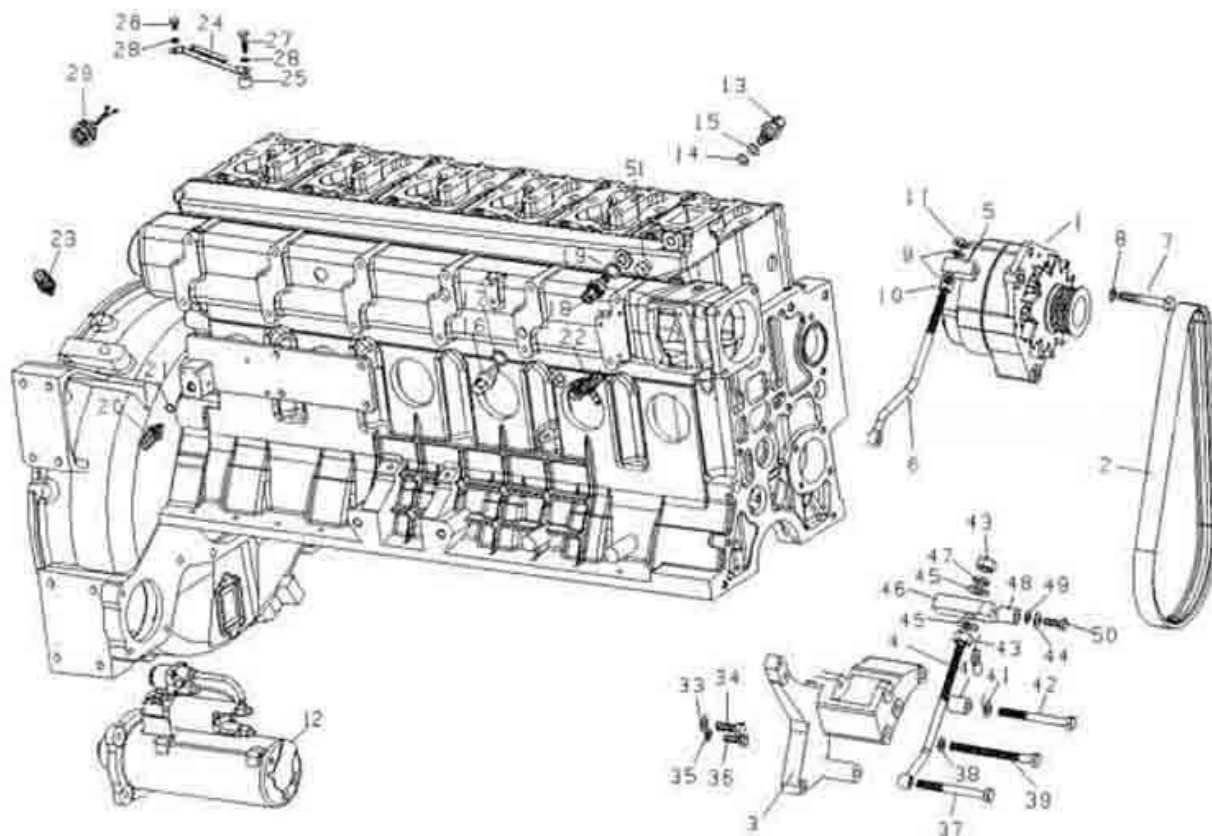

www.sinotruk-parts-store.com

ELECTRONIC 1#		
WD615 EURO-III ENGINE PARTS CATALOGS		
Serial	Name	Part Number
1	Alternator	VG1560090011
2	Ribbed belt	VG1500090066
3	Air-condition bracket	VG1500130018
4	Bolt	VG1500090026
5	Distance piece	VG1500090027
6	Bolt	VG1500090018
7	Bolt	90003800564
8	Spring washer	90003932025
9	Washer	90003935125
10	Nut	90003871305
11	Nut	90003888452
12	Starter	VG1560090001
12	Starter	VG1560090007
13	Pressure sensor	VG1092090311