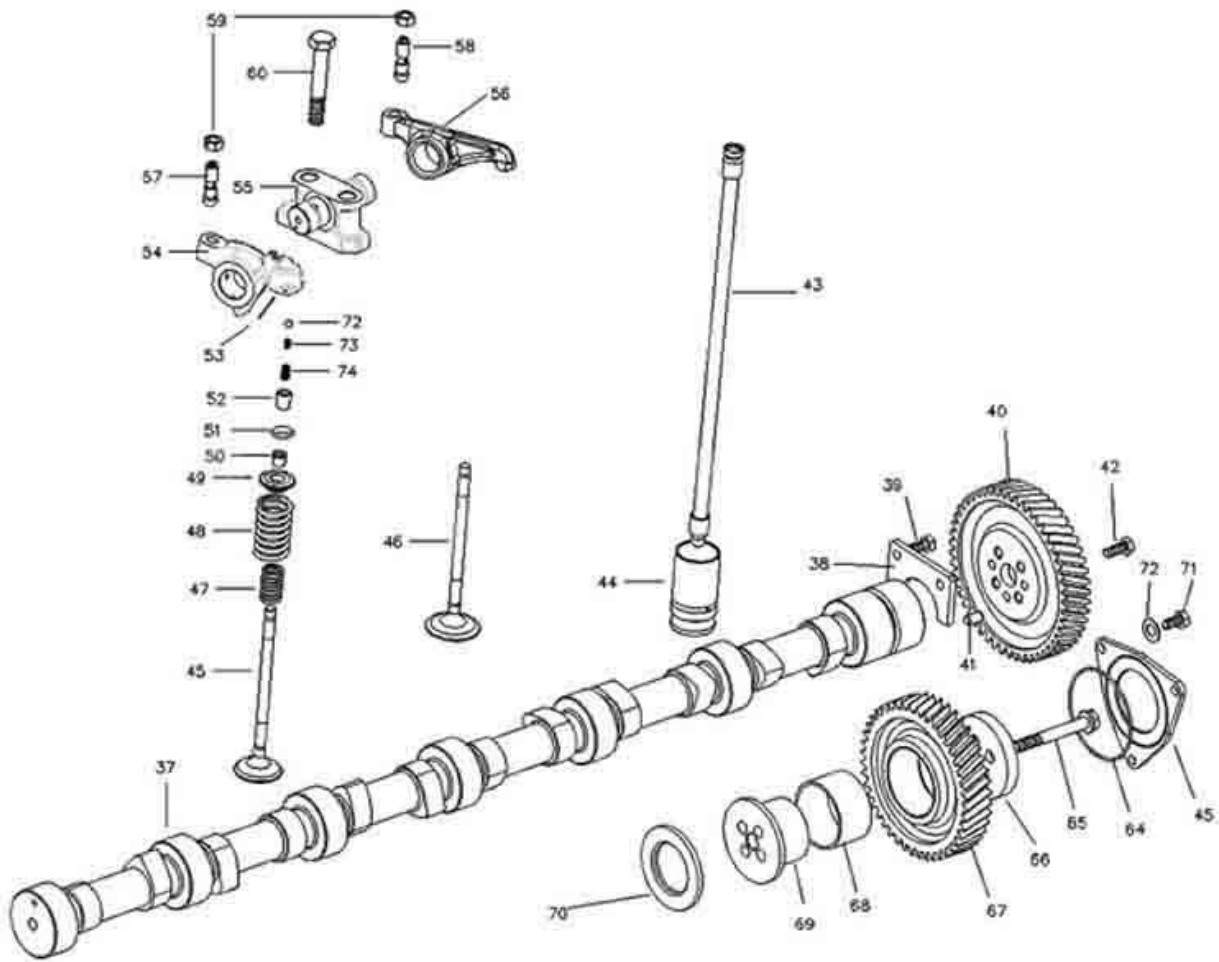

www.sinotruk-parts-store.com

CYLINDER CAP & VALVE MECHANISM 2#		
WD615 EURO-III ENGINE PARTS CATALOGS		
Serial	Name	Part Number
37	Camshaft	VG1500050096
38	Flange	VG14050133
39	Bolt	90003802411
40	Camshaft gear	VG14050053
41	Dowel pin	90003901409
42	Bolt	90003802443
43	Push rod assembly	VG1500050070