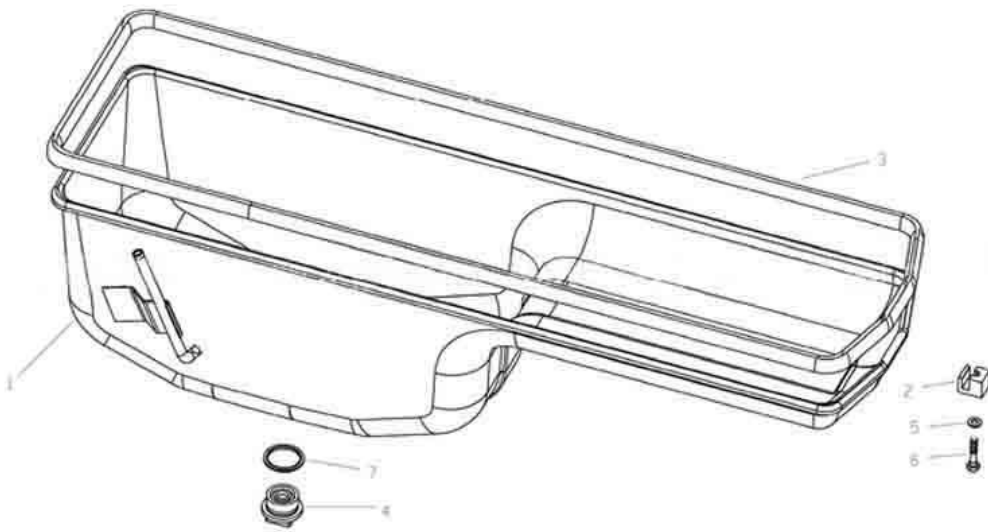

www.sinotruk-parts-store.com

OIL PAN		
WD615 EURO-III ENGINE PARTS CATALOGS		
Serial	Name	Part Number
1	Oil pan	VG1800150015A
1	Oil pan	VG1540150002A
1	Oil pan	VG1540150010
2	Holding piece	VG14150046
3	Joint	VG14150004
4	Plug	VG2600150108
5	Washer	90003930261
6	Bolt	90003802442
7	Washer	VG2600150106
31	Wiring harness	VG1034090100