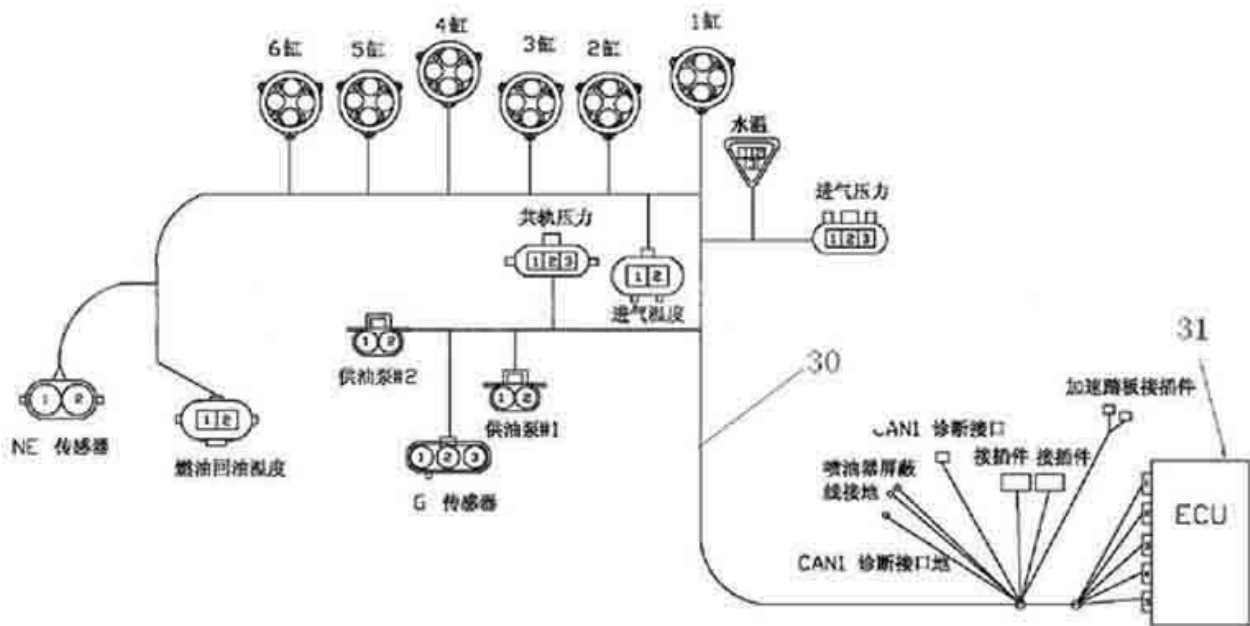

www.sinotruk-parts-store.com

ELECTRONIC 2#		
WD615 EURO-III ENGINE PARTS CATALOGS		
Serial	Name	Part Number
30	ECU assembly	R61540090002
31	Wiring harness	VG1095090009
31	Wiring harness	VG1096090009
31	Wiring harness	VG1093090009
31	Wiring harness	VG1093090901
31	Wiring harness	VG1093090904