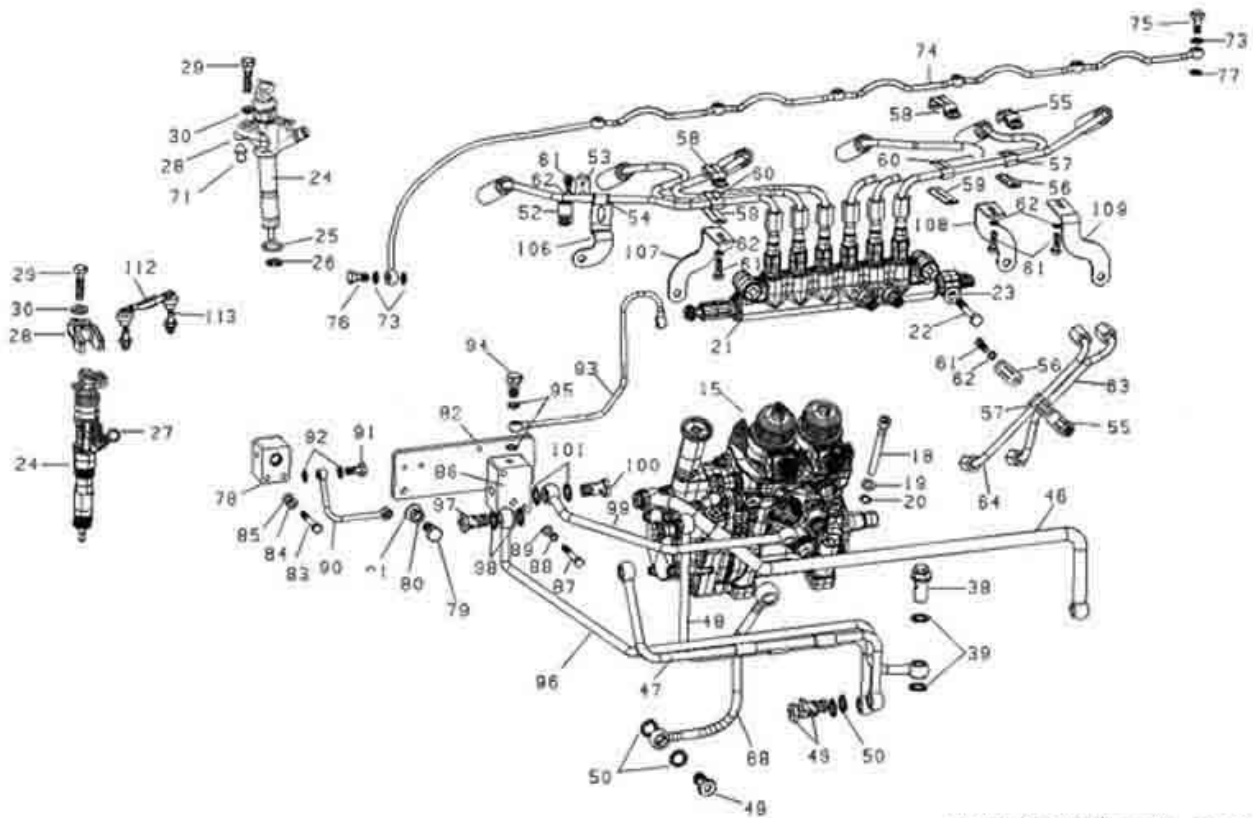

www.sinotruk-parts-store.com

FUEL SUPPLY SYSTEM 2#		
WD615 EURO-III ENGINE PARTS CATALOGS		
Serial	Name	Part Number
14	Nut	R61540080311
15	Injection pump	R61540080101
16	Woodruff key	R61540080312
17	Spring washer	90014350010
18	Socket bolt	VG1540080091
19	Washer	90003930261
20	Washer	VG188250083
21	Rail	R61540080016
22	Bolt	90003802455
23	Spring washer	90003932023
24	Fuel injector ass	VG1096080010
24	Fuel injector ass	R61540080017A
25	O-ring	VG1096080003
26	Washer	VG1540080018A