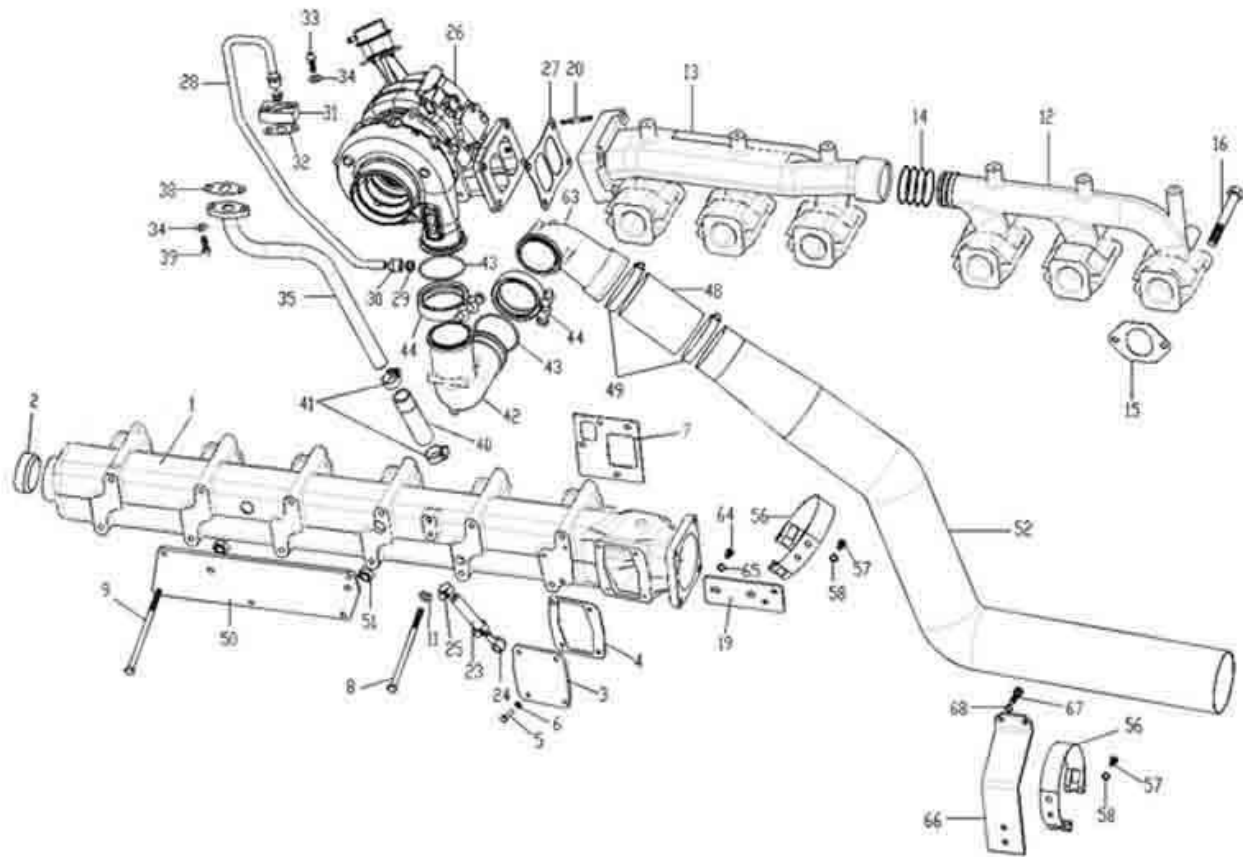

www.sinotruk-parts-store.com

AIR INLET & EXHAUST 2#		
WD615 EURO-III ENGINE PARTS CATALOGS		
Serial	Name	Part Number
56	Hose clamp	VG1560110021
56	Hose clamp	VG1560110029
57	Bolt	90003802419
58	Spring washer	90003932023
59	Clamping pin	VG209190017
60	Clamping pin	VG1700550013
61	Bolt	AZ90003862462
62	Support	VG1540110053C
63	Connecting pipe	VG2600111078
63	Connecting pipe	VG1500119016
63	Connecting pipe	VG2600111141
64	Bolt	90003802411
65	Spring washer	90003932023