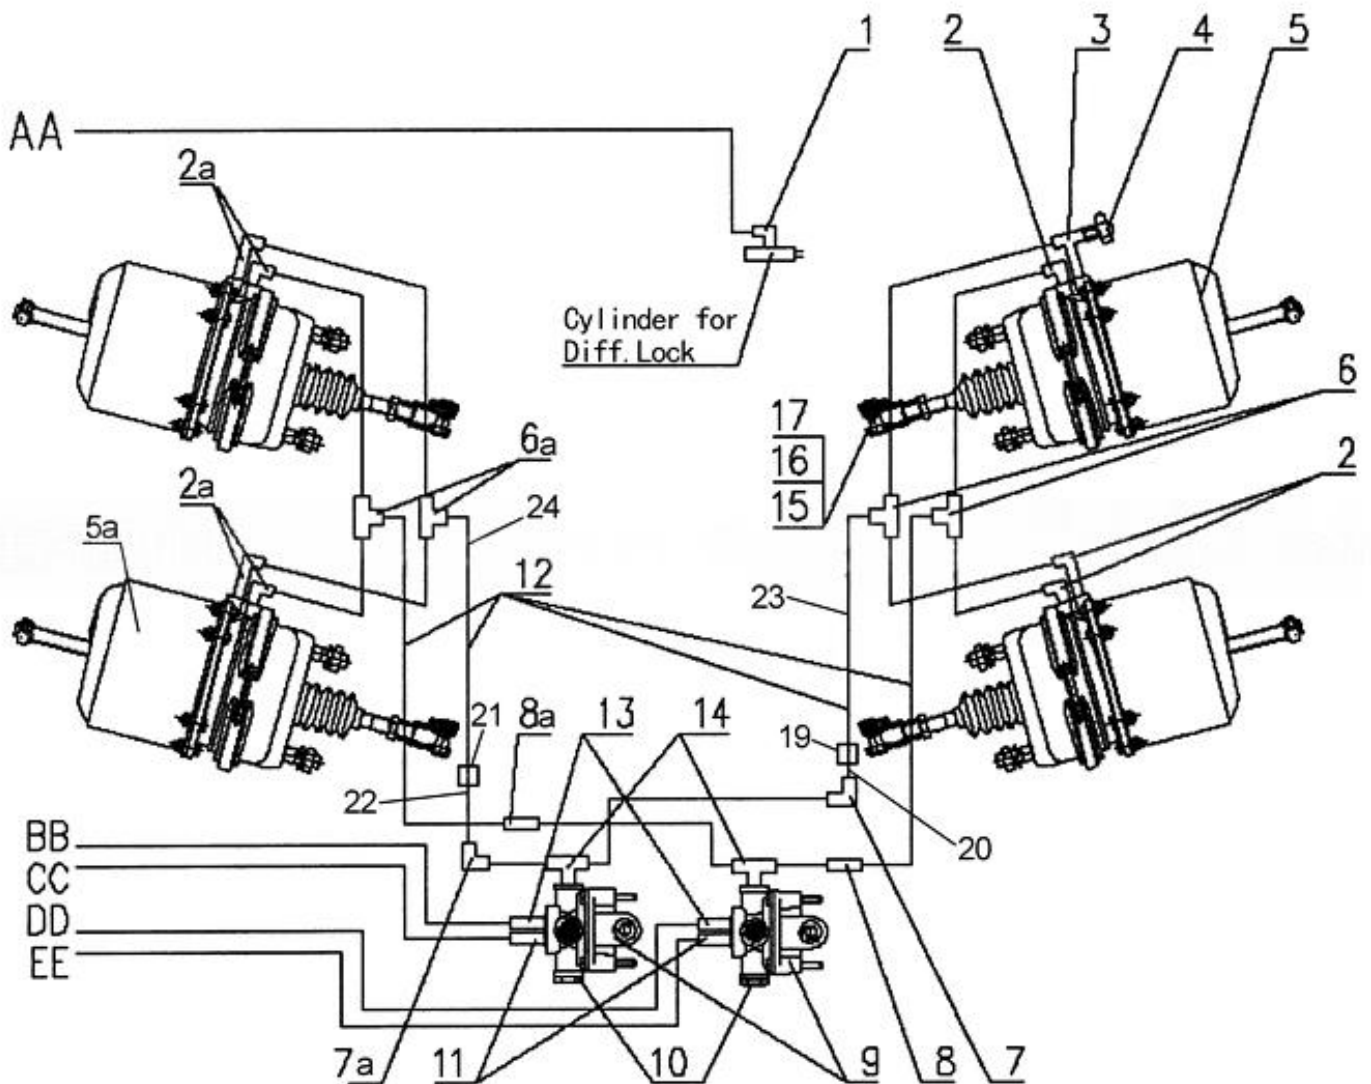

Rear brake components		
HOWO TRUCK BRAKE		
Sequence	Name	Part No.
1	Joint body	190003559496
2	ELBOW body	190003559946
3	Joint body	WG99100360114
4	Test Connectors	WG9000360314
5	30 'dual diaphragm brake chamber	WG9000360108
5	Diaphragm spring brake chamber	WG9100360303
5	Diaphragm spring brake chamber	WG9100360011