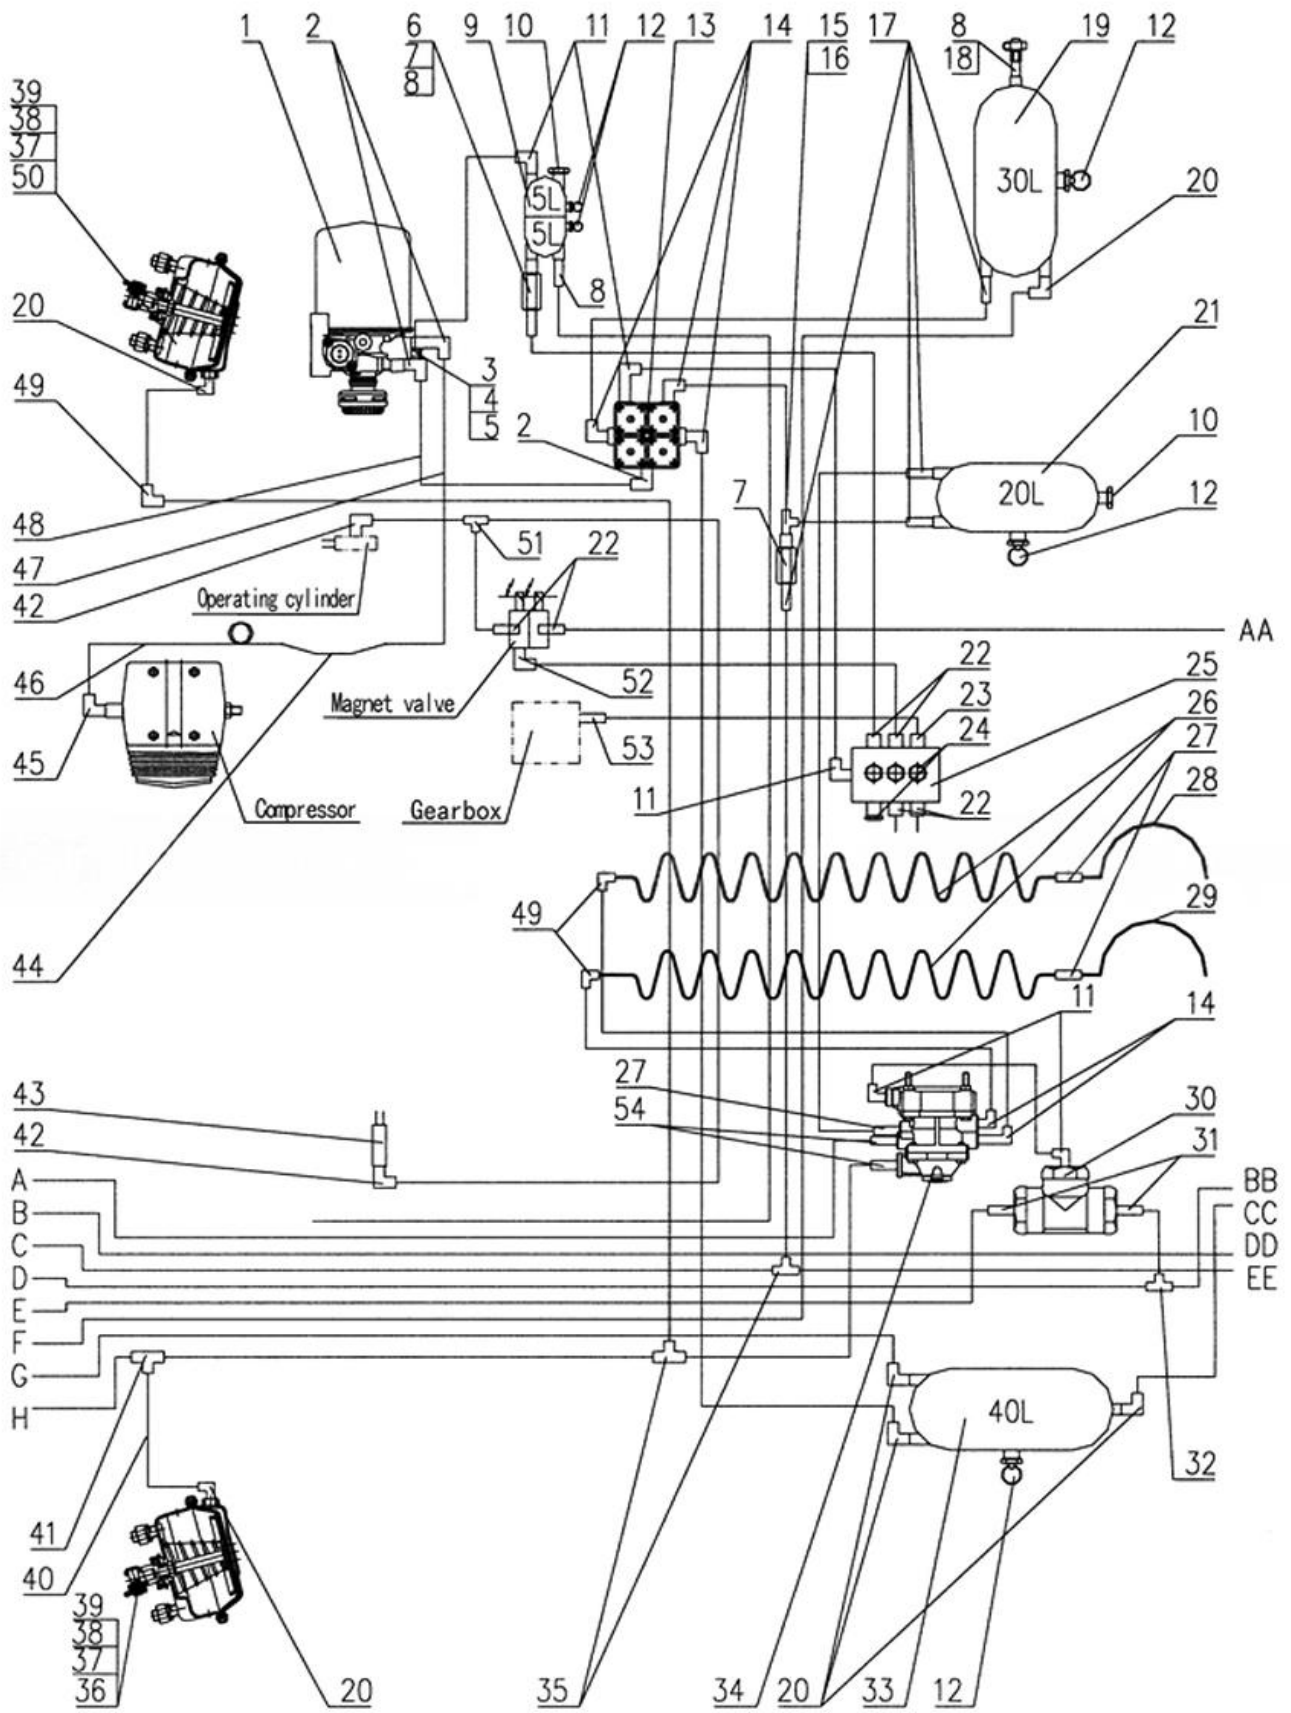

## **HOWO BRAKE CONTROL**

### **SPARE PARTS CATALOG**

# INDEX

Front brake components	Page 3
Rear brake components	Page 6
Brake controlling mechanism	Page 8

Front brake components		
HOWO TRUCK BRAKE		
Sequence	Name	Part No.
1	Air Dryers	WG9100368471
2	ELBOW body -	190003559653
3	Hollow bolt	190003962612
4	Hose Fittings	WG99100270117
5	Gasket	Q72312T5F
6	Joint body	190003559385
7	Valve	WG9000360112
8	Joint body	190003559963
9	Accumulator assembly	WG9719360001
9	Accumulator assembly (5L)	WG9100360044
10	Hex Head Plugs	190003962038
11	Joint body	WG9114360010
13	Four circuit protection valve	WG9000360366
14	ELBOW body	190003559946
15	Tee body	WG99100360115
16	Joint body	WG99100360161
17	Joint body	190003559948
18	Test Connectors	WG9000360314
19	Air reservoir (Φ275 / 30L)	WG9014362117
19	Air reservoir (40 liters)	WG9003550098
19	Air reservoir (40 liters)	WG9003550098
19	Air reservoir (30L)	WG9003550094
19	Air reservoir (35L)	WG9014362009
20	ELBOW body	190003559955
21	Air reservoir (20 liters)	WG9003550087
21	Air reservoir (21 liters)	WG9003550087
21	Air reservoir (22 liters)	WG9003550087
22	Joint body	190003559766
23	Joint body	Q80408
24	Hex Head Plugs	190003962019
25	Porous joints	AZ9100366156
26	Spiral	WG9000360140
27	Joint body	190003559490
28	Joint body for trailer	WG9000360170

Rear brake components		
HOWO TRUCK BRAKE		
Sequence	Name	Part No.
1	Joint body	190003559496
2	ELBOW body	190003559946
3	Joint body	WG99100360114
4	Test Connectors	WG9000360314
5	30 'dual diaphragm brake chamber	WG9000360108
5	Diaphragm spring brake chamber	WG9100360303
5	Diaphragm spring brake chamber	WG9100360011