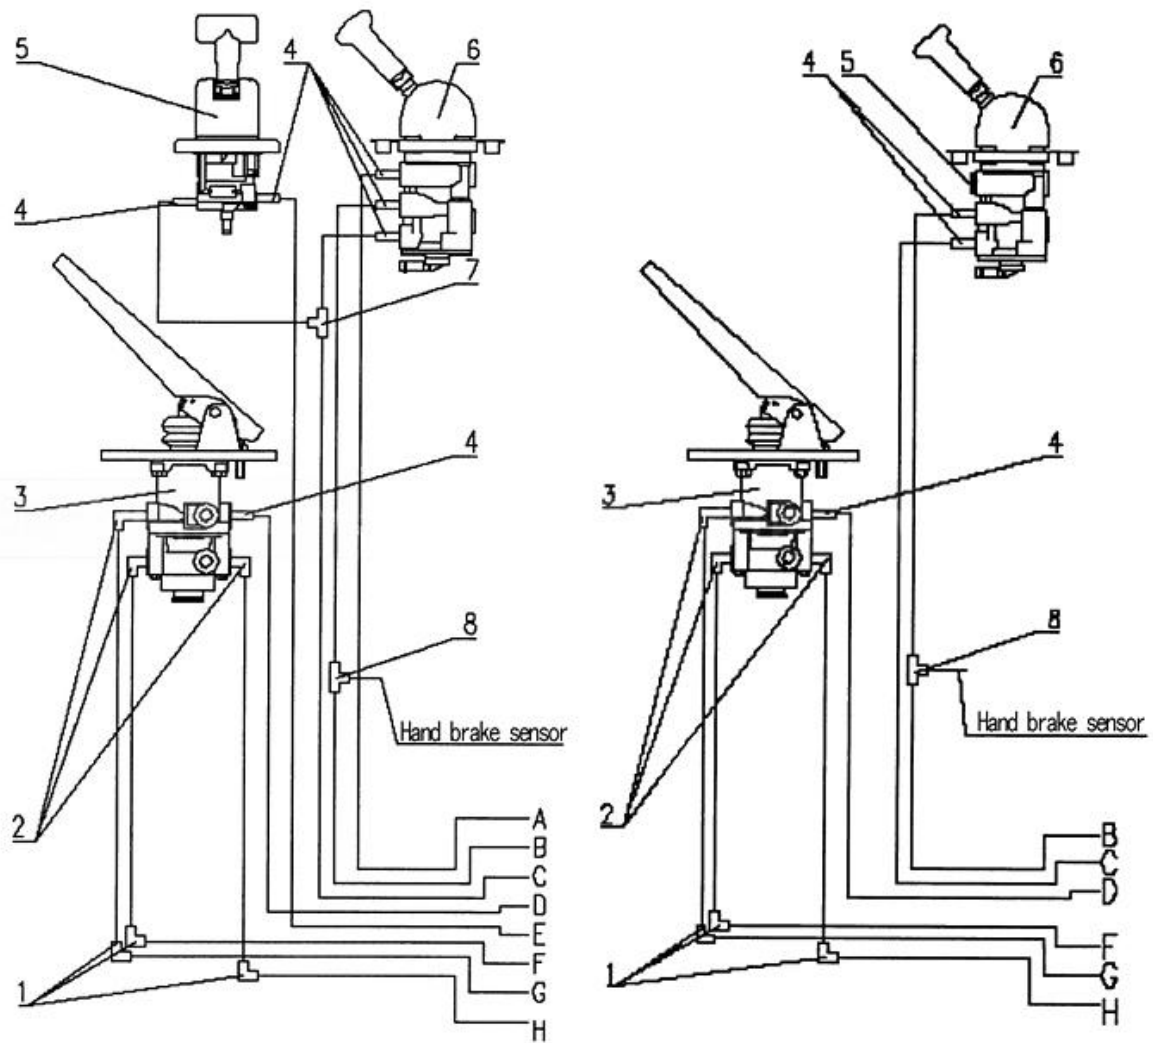

Brake controlling mechanism		
HOWO TRUCK BRAKE		
Sequence	Name	Part No.
1	Joint body	190003559479
2	Joint body	190003559946
3	Brake master valve	WG9719360005
4	Joint body	190003559945
5	Hanging riders brake assembly	WG9719360030
5a	Hex Head Plugs	Q617B16
6	Hand brake	WG9000360165
7	Joint body	190003559483
8	Joint body	WG99100360111
11	Combination Bracket	AZ9719360050
12	Mandrel assembly	AZ9719360051
13	Self-lubricating bushing	AZ9719360060
14	Hexagon flange bolts	Q1840616